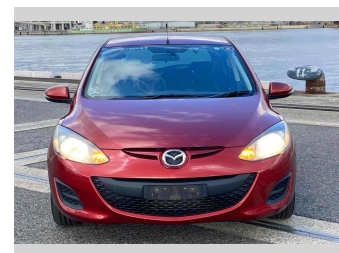

2014 Mazda Demio 13-SKYACTIV

Purchase Price **POA**

Includes GST
Excludes on-road costs of \$595

Finance may be available on this vehicle. Ask one of our friendly staff for more information.

Gain peace of mind with Mechanical Breakdown Insurance. **Ask us how.**

- Top features**
- » ABS Brakes
 - » Air Conditioning
 - » Electric Windows
 - » Power Steering
 - » Spoiler

Body Style
5 door, Hatchback

Odometer
91,432 km

Engine
1300 cc

Fuel Type
Petrol

Transmission
Automatic, 2WD

Wheels
-

VIN
-

Interior
Gray

Safety
-

Reg No.
-

Ext Colour
Red

History
-

Seats
5 seats