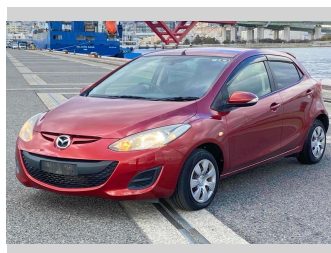

2014 Mazda Demio 13-SKYACTIV

Purchase Price **POA**

Includes GST
Excludes on-road costs of \$595

Finance may be available on this vehicle. Ask one of our friendly staff for more information.

Gain peace of mind with Mechanical Breakdown Insurance. **Ask us how.**

- Top features**
- » ABS Brakes
 - » Air Conditioning
 - » Electric Windows
 - » Power Steering
 - » Spoiler

Body Style
5 door, Hatchback

Odometer
91,432 km

Engine
1300 cc

Fuel Type
Petrol

Transmission
Automatic, 2WD

Wheels
-

VIN
-

Interior
Gray

Safety
-

Reg No.
-

Ext Colour
Red

History
-

Seats
5 seats