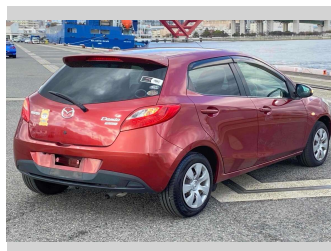

2014 Mazda Demio 13-SKYACTIV

Purchase Price **POA**

Includes GST
Excludes on-road costs of \$595

Finance may be available on this vehicle. Ask one of our friendly staff for more information.

Gain peace of mind with Mechanical Breakdown Insurance. **Ask us how.**

- Top features**
- » ABS Brakes
 - » Air Conditioning
 - » Electric Windows
 - » Power Steering
 - » Spoiler

Body Style
5 door, Hatchback

Odometer
91,432 km

Engine
1300 cc

Fuel Type
Petrol

Transmission
Automatic, 2WD

Wheels
-

VIN
-

Interior
Gray

Safety
-

Reg No.
-

Ext Colour
Red

History
-

Seats
5 seats