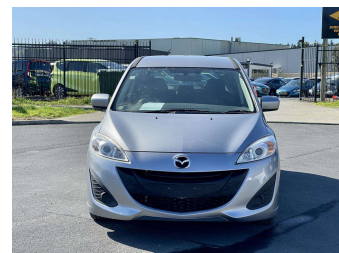

2015 Mazda Premacy 20C- SKY ACTIV

Purchase Price **\$8,800**

Includes GST
Excludes on-road costs of \$595

Finance may be available on this vehicle. Ask one of our friendly staff for more information.

Gain peace of mind with Mechanical Breakdown Insurance. **Ask us how.**

Body Style
5 door, Van

Odometer
92,480 km

Engine
2000 cc

Fuel Type
Petrol

Transmission
Automatic, 2WD

Wheels
-

VIN
7AT0C133X24132199

Interior
Gray