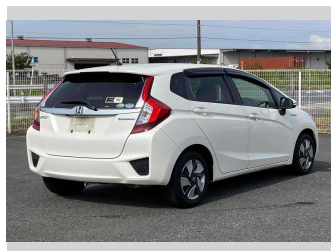

2013 Honda Fit Hybrid F package

Purchase Price **\$9,300**

Includes GST
Excludes on-road costs of \$595

Finance may be available on this vehicle. Ask one of our friendly staff for more information.

Gain peace of mind with Mechanical Breakdown Insurance. **Ask us how.**

- Top features**
- » ABS Brakes
 - » Air Conditioning
 - » Electric Windows
 - » Power Steering
 - » Spoiler
 - » Winker Mirror

Body Style
5 door, Hatchback

Odometer
98,436 km

Engine
1500 cc, Hybrid

Fuel Type
Hybrid

Transmission
Automatic, 2WD

Wheels
-

VIN
-

Interior
Gray

Safety
-

Reg No.

-

Ext Colour
Pearl White