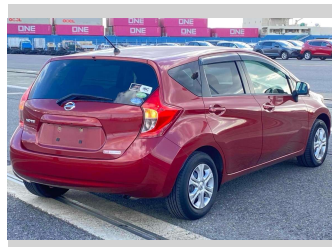

2014 Nissan Note X Emergency Brake Package

Purchase Price **POA**

Includes GST
Excludes on-road costs of \$595

Finance may be available on this vehicle. Ask one of our friendly staff for more information.

Gain peace of mind with Mechanical Breakdown Insurance. **Ask us how.**

- Top features**
- » ABS Brakes
 - » Air Conditioning
 - » Electric Windows
 - » Power Steering

Body Style
5 door, Hatchback

Odometer
32,532 km

Engine
1200 cc

Fuel Type
Petrol

Transmission
Automatic, 2WD

Wheels
-

VIN
-

Interior
Gray

Safety
-

Reg No.
-