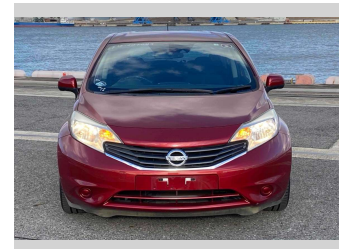

2014 Nissan Note X Emergency Brake Package

Purchase Price **POA**

Includes GST
Excludes on-road costs of \$595

Finance may be available on this vehicle. Ask one of our friendly staff for more information.

Gain peace of mind with Mechanical Breakdown Insurance. **Ask us how.**

- Top features**
- » ABS Brakes
 - » Air Conditioning
 - » Electric Windows
 - » Power Steering

Body Style
5 door, Hatchback

Odometer
32,532 km

Engine
1200 cc

Fuel Type
Petrol

Transmission
Automatic, 2WD

Wheels
-

VIN
-

Interior
Gray

Safety
-

Reg No.
-