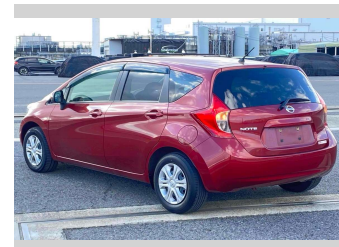

2014 Nissan Note X Emergency Brake Package

Purchase Price **POA**

Includes GST
Excludes on-road costs of \$595

Finance may be available on this vehicle. Ask one of our friendly staff for more information.

Gain peace of mind with Mechanical Breakdown Insurance. **Ask us how.**

- Top features**
- » ABS Brakes
 - » Air Conditioning
 - » Electric Windows
 - » Power Steering

Body Style
5 door, Hatchback

Odometer
32,532 km

Engine
1200 cc

Fuel Type
Petrol

Transmission
Automatic, 2WD

Wheels
-

VIN
-

Interior
Gray

Safety
-

Reg No.
-