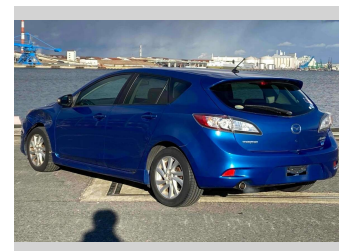

# 2012 Mazda Axela SPORT 20S-SKYACTIV

**Purchase Price** **\$9,900**  
Includes GST  
 Excludes on-road costs of \$595

Finance may be available on this vehicle. Ask one of our friendly staff for more information.

Body Style  
**5 door, Hatchback**

Odometer  
**60,438 km**

Engine  
**2000 cc**

Fuel Type  
**Petrol**

Transmission  
**Automatic, 2WD**

Wheels  
 -

VIN  
 -

Interior  
**Gray**