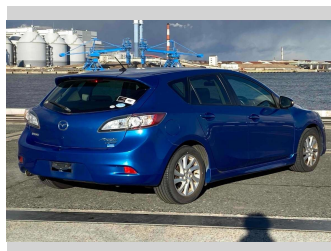

# 2012 Mazda Axela SPORT 20S-SKYACTIV

**Purchase Price** **\$9,900**  
Includes GST  
 Excludes on-road costs of \$595

Finance may be available on this vehicle. Ask one of our friendly staff for more information.

Body Style  
**5 door, Hatchback**

Odometer  
**60,438 km**

Engine  
**2000 cc**

Fuel Type  
**Petrol**

Transmission  
**Automatic, 2WD**

Wheels  
 -

VIN  
 -

Interior  
**Gray**