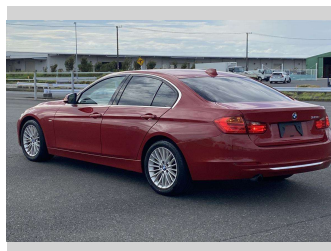

2012 BMW 3 SERIES 320I LUXURY

Purchase Price **\$10,900**

Includes GST
Excludes on-road costs of \$595

Finance may be available on this vehicle. Ask one of our friendly staff for more information.

Gain peace of mind with Mechanical Breakdown Insurance. **Ask us how.**

- Top features**
- » ABS Brakes
 - » Air Conditioning
 - » Electric Windows
 - » Fog Lights
 - » Power Steering

Body Style
4 door, Sedan

Odometer
54,993 km

Engine
2000 cc

Fuel Type
Petrol

Transmission
Automatic, 2WD

Wheels
-

VIN
-

Interior
Gray

Safety
-

Reg No.
-

Ext Colour
Red

History
-

Seats
5 seats