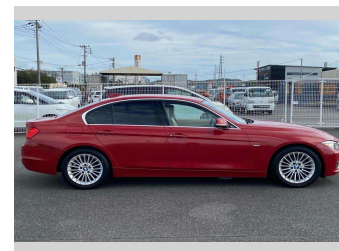

2012 BMW 3 SERIES 320I LUXURY

Purchase Price **\$10,900**

Includes GST
Excludes on-road costs of \$595

Finance may be available on this vehicle. Ask one of our friendly staff for more information.

Gain peace of mind with Mechanical Breakdown Insurance. **Ask us how.**

- Top features**
- » ABS Brakes
 - » Air Conditioning
 - » Electric Windows
 - » Fog Lights
 - » Power Steering

Body Style
4 door, Sedan

Odometer
54,993 km

Engine
2000 cc

Fuel Type
Petrol

Transmission
Automatic, 2WD

Wheels
-

VIN
-

Interior
Gray

Safety
-

Reg No.
-

Ext Colour
Red

History
-

Seats
5 seats