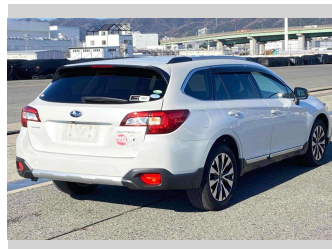

2016 Subaru Outback LIMITED

Purchase Price **\$21,900**

Includes GST
Excludes on-road costs of \$595

Finance may be available on this vehicle. Ask one of our friendly staff for more information.

Gain peace of mind with Mechanical Breakdown Insurance. **Ask us how.**

- Top features**
- » ABS Brakes
 - » Air Conditioning
 - » Electric Windows
 - » Fog Lights
 - » Power Steering
 - » Spoiler
 - » Winker Mirror

Body Style
5 door, SUV / 4x4

Odometer
97,058 km

Engine
2500 cc

Fuel Type
Petrol

Transmission
Automatic, 4WD

Wheels
-

VIN
-

Interior
Gray

Safety
-

Reg No.
-

Ext Colour
Pearl White