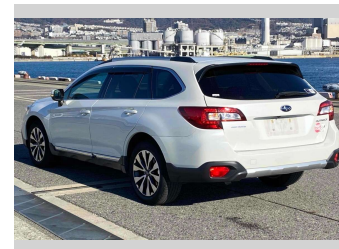

2016 Subaru Outback LIMITED

Purchase Price **\$21,900**

Includes GST
Excludes on-road costs of \$595

Finance may be available on this vehicle. Ask one of our friendly staff for more information.

Gain peace of mind with Mechanical Breakdown Insurance. **Ask us how.**

- Top features**
- » ABS Brakes
 - » Air Conditioning
 - » Electric Windows
 - » Fog Lights
 - » Power Steering
 - » Spoiler
 - » Winker Mirror

Body Style
5 door, SUV / 4x4

Odometer
97,058 km

Engine
2500 cc

Fuel Type
Petrol

Transmission
Automatic, 4WD

Wheels
-

VIN
-

Interior
Gray

Safety
-

Reg No.
-

Ext Colour
Pearl White