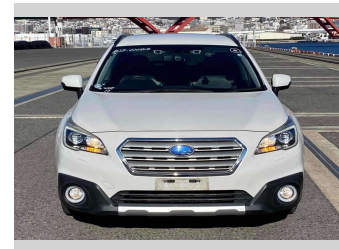

2016 Subaru Outback LIMITED

Purchase Price **\$21,900**

Includes GST
Excludes on-road costs of \$595

Finance may be available on this vehicle. Ask one of our friendly staff for more information.

Gain peace of mind with Mechanical Breakdown Insurance. **Ask us how.**

- Top features**
- » ABS Brakes
 - » Air Conditioning
 - » Electric Windows
 - » Fog Lights
 - » Power Steering
 - » Spoiler
 - » Winker Mirror

Body Style
5 door, SUV / 4x4

Odometer
97,058 km

Engine
2500 cc

Fuel Type
Petrol

Transmission
Automatic, 4WD

Wheels
-

VIN
-

Interior
Gray

Safety
-

Reg No.
-

Ext Colour
Pearl White