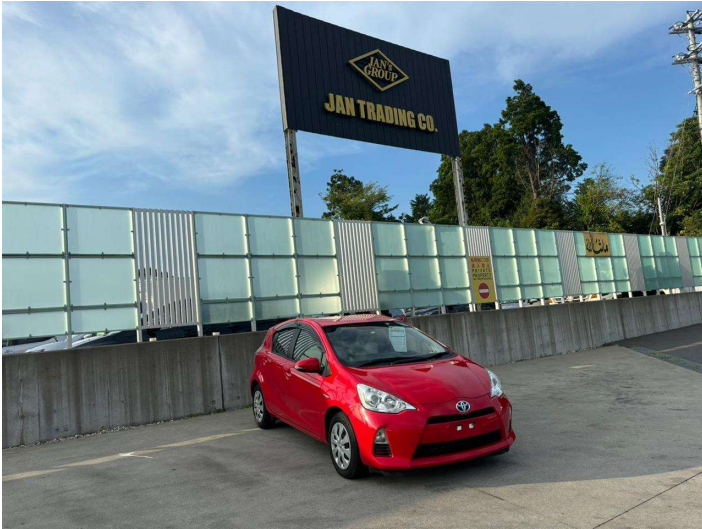

2014 Toyota Aqua S

Purchase Price **\$9,490**
Includes GST
 Excludes on-road costs of \$595

Finance may be available on this vehicle. Ask one of our friendly staff for more information.

Gain peace of mind with Mechanical Breakdown Insurance. **Ask us how.**

Body Style
5 door, Hatchback

Odometer
73,591 km

Engine
1500 cc, Hybrid

Fuel Type
Hybrid

Transmission
Automatic, 2WD

Wheels
 -

VIN
7AT0H65YX24275883

Interior
Gray