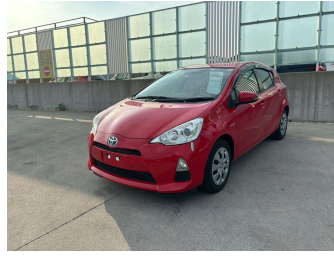

2014 Toyota Aqua S

Purchase Price **\$9,490**
Includes GST
 Excludes on-road costs of \$595

Finance may be available on this vehicle. Ask one of our friendly staff for more information.

Gain peace of mind with Mechanical Breakdown Insurance. **Ask us how.**

Body Style
5 door, Hatchback

Odometer
73,591 km

Engine
1500 cc, Hybrid

Fuel Type
Hybrid

Transmission
Automatic, 2WD

Wheels
 -

VIN
7AT0H65YX24275883

Interior
Gray