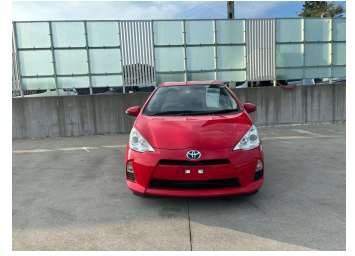

2014 Toyota Aqua S

Purchase Price **\$9,490**
Includes GST
 Excludes on-road costs of \$595

Finance may be available on this vehicle. Ask one of our friendly staff for more information.

Gain peace of mind with Mechanical Breakdown Insurance. **Ask us how.**

Body Style
5 door, Hatchback

Odometer
73,591 km

Engine
1500 cc, Hybrid

Fuel Type
Hybrid

Transmission
Automatic, 2WD

Wheels
 -

VIN
7AT0H65YX24275883

Interior
Gray