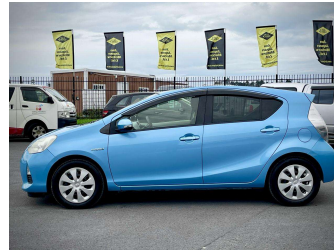

2013 Toyota Aqua S

Purchase Price

\$9,490

Includes GST
Excludes on-road costs of \$595

Finance may be available on this vehicle. Ask one of our friendly staff for more information.

Gain peace of mind with Mechanical Breakdown Insurance. **Ask us how.**

72,975 km

Engine

1500 cc, Hybrid

Fuel Type

Hybrid

Transmission

Automatic, 2WD

Wheels

-

Ext Colour

Light Blue

History

-

Seats

5 seats

CO2 Emissions