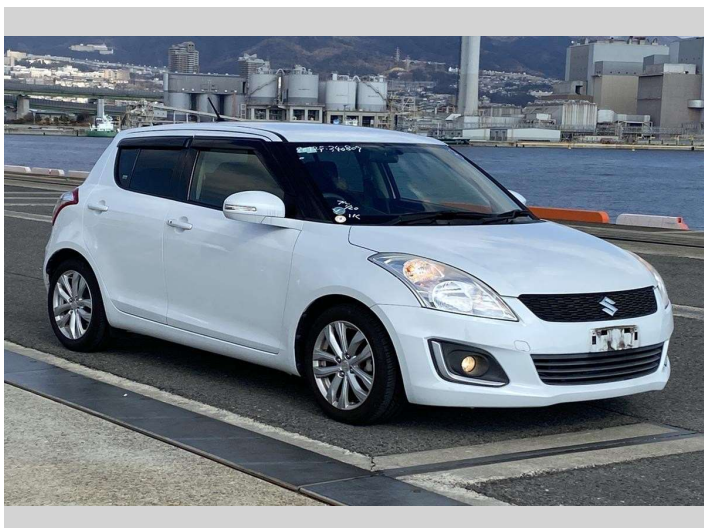

# 2015 Suzuki Swift XL-DJE

Purchase Price

**\$9,900**

Includes GST  
Excludes on-road costs of \$595

Finance may be available on this vehicle. Ask one of our friendly staff for more information.

Gain peace of mind with Mechanical Breakdown Insurance. **Ask us how.**

## Top features

- » ABS Brakes
- » Air Conditioning
- » Electric Windows
- » Fog Lights
- » Power Steering
- » Spoiler
- » Winker Mirror

Body Style

**5 door, Hatchback**

Odometer

**81,956 km**

Engine

**1200 cc**