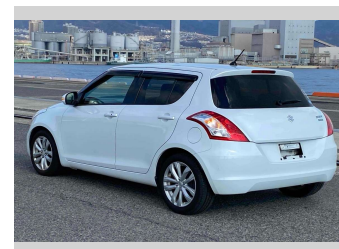

# 2015 Suzuki Swift XL-DJE

Purchase Price

**\$9,900**

Includes GST  
Excludes on-road costs of \$595

Finance may be available on this vehicle. Ask one of our friendly staff for more information.

Gain peace of mind with Mechanical Breakdown Insurance. **Ask us how.**

## Top features

- » ABS Brakes
- » Air Conditioning
- » Electric Windows
- » Fog Lights
- » Power Steering
- » Spoiler
- » Winker Mirror

Body Style

**5 door, Hatchback**

Odometer

**81,956 km**

Engine

**1200 cc**