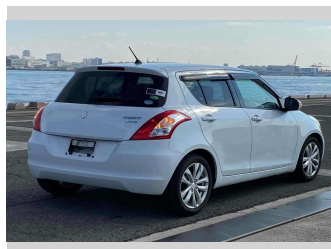

# 2015 Suzuki Swift XL-DJE

Purchase Price

**\$9,900**

Includes GST  
Excludes on-road costs of \$595

Finance may be available on this vehicle. Ask one of our friendly staff for more information.

Gain peace of mind with Mechanical Breakdown Insurance. **Ask us how.**

## Top features

- » ABS Brakes
- » Air Conditioning
- » Electric Windows
- » Fog Lights
- » Power Steering
- » Spoiler
- » Winker Mirror

Body Style

**5 door, Hatchback**

Odometer

**81,956 km**

Engine

**1200 cc**