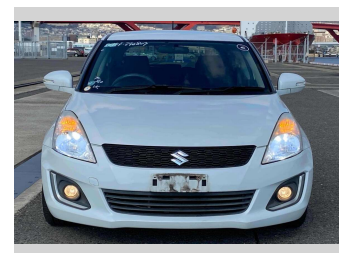

# 2015 Suzuki Swift XL-DJE

Purchase Price

**\$9,900**

Includes GST  
Excludes on-road costs of \$595

Finance may be available on this vehicle. Ask one of our friendly staff for more information.

Gain peace of mind with Mechanical Breakdown Insurance. **Ask us how.**

## Top features

- » ABS Brakes
- » Air Conditioning
- » Electric Windows
- » Fog Lights
- » Power Steering
- » Spoiler
- » Winker Mirror

Body Style

**5 door, Hatchback**

Odometer

**81,956 km**

Engine

**1200 cc**