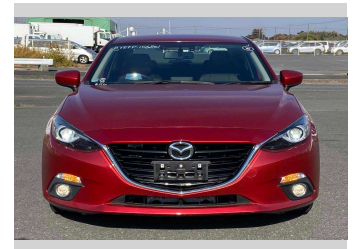

2014 Mazda Axela HYBRID -S L PACKAGE

Purchase Price **POA**

Includes GST
Excludes on-road costs of \$595

Finance may be available on this vehicle. Ask one of our friendly staff for more information.

Gain peace of mind with Mechanical Breakdown Insurance. **Ask us how.**

- Top features**
- » ABS Brakes
 - » Air Conditioning
 - » Electric Windows
 - » Fog Lights
 - » Power Steering

Body Style
4 door, Sedan

Odometer
85,056 km

Engine
2000 cc, Hybrid

Fuel Type
Hybrid

Transmission
Automatic, 2WD

Wheels
-

VIN
-

Interior
Gray

Safety
-

Reg No.
-

Ext Colour
Red

History
-

Seats
5 seats