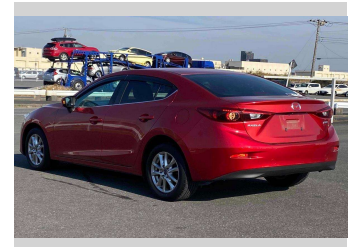

2014 Mazda Axela HYBRID -S L PACKAGE

Purchase Price **POA**

Includes GST
Excludes on-road costs of \$595

Finance may be available on this vehicle. Ask one of our friendly staff for more information.

Gain peace of mind with Mechanical Breakdown Insurance. **Ask us how.**

- Top features**
- » ABS Brakes
 - » Air Conditioning
 - » Electric Windows
 - » Fog Lights
 - » Power Steering

Body Style
4 door, Sedan

Odometer
85,056 km

Engine
2000 cc, Hybrid

Fuel Type
Hybrid

Transmission
Automatic, 2WD

Wheels
-

VIN
-

Interior
Gray

Safety
-

Reg No.
-

Ext Colour
Red

History
-

Seats
5 seats