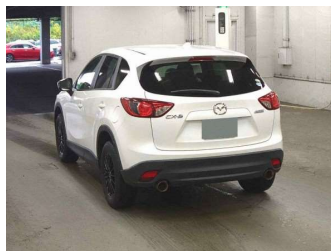

2014 Mazda CX-5 20S

Purchase Price **\$15,990**
Includes GST
Excludes on-road costs of \$595

Finance may be available on this vehicle. Ask one of our friendly staff for more information.

Gain peace of mind with Mechanical Breakdown Insurance. **Ask us how.**

- Top features**
- » ABS Brakes
 - » Air Conditioning
 - » Electric Windows
 - » Fog Lights
 - » Power Steering
 - » Spoiler

Body Style
5 door, SUV / 4x4

Odometer
94,800 km

Engine
2000 cc

Fuel Type
Petrol

Transmission
Automatic, 2WD

Wheels
-

VIN
-

Interior
Gray

Safety
-

Reg No.
-

Ext Colour
Pearl White

History
-