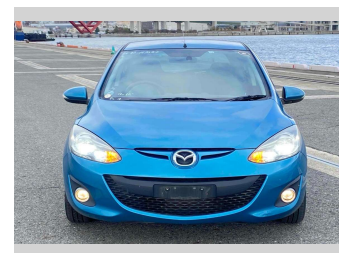

# 2013 Mazda Demio 13-SKYACTIV

**Purchase Price** **POA**  
Includes GST  
Excludes on-road costs of \$595

Finance may be available on this vehicle. Ask one of our friendly staff for more information.

Gain peace of mind with Mechanical Breakdown Insurance. **Ask us how.**

- Top features**
- » ABS Brakes
  - » Air Conditioning
  - » Electric Windows
  - » Fog Lights
  - » Power Steering
  - » Spoiler
  - » Winker Mirror

Body Style  
**5 door, Hatchback**

Odometer  
**56,873 km**