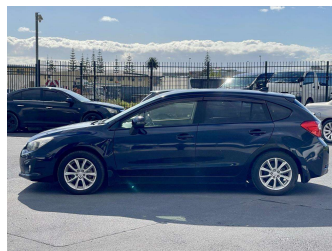

2014 Subaru Impreza Sports 2.0i

Purchase Price

\$9,900

Includes GST
Excludes on-road costs of \$595

Finance may be available on this vehicle. Ask one of our friendly staff for more information.

Gain peace of mind with Mechanical Breakdown Insurance. **Ask us how.**

Body Style
5 door, Hatchback

Odometer
95,772 km

Engine
2000 cc

Fuel Type
Petrol

Transmission
Automatic, 2WD

Wheels
-

VIN
7AT0GF09X23013194

Interior
Gray