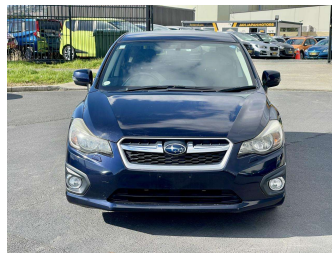

2014 Subaru Impreza Sports 2.0i

Purchase Price

\$9,900

Includes GST
Excludes on-road costs of \$595

Finance may be available on this vehicle. Ask one of our friendly staff for more information.

Gain peace of mind with Mechanical Breakdown Insurance. **Ask us how.**

Body Style
5 door, Hatchback

Odometer
95,772 km

Engine
2000 cc

Fuel Type
Petrol

Transmission
Automatic, 2WD

Wheels
-

VIN
7AT0GF09X23013194

Interior
Gray