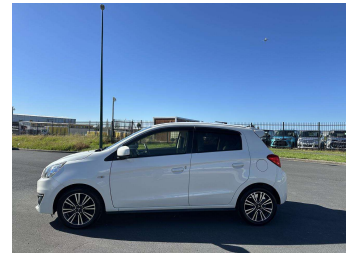

# 2018 Mitsubishi Mirage G

**Purchase Price** **\$9,390**

Includes GST  
Excludes on-road costs of \$595

Finance may be available on this vehicle. Ask one of our friendly staff for more information.

Gain peace of mind with Mechanical Breakdown Insurance. **Ask us how.**

Body Style  
**5 door, Hatchback**

Odometer  
**87,259 km**

Engine  
**1200 cc**

Fuel Type  
**Petrol**

Transmission  
**Automatic, 2WD**

Wheels  
-

VIN  
**7AT0CJ0AX23045914**

Interior  
**Gray**