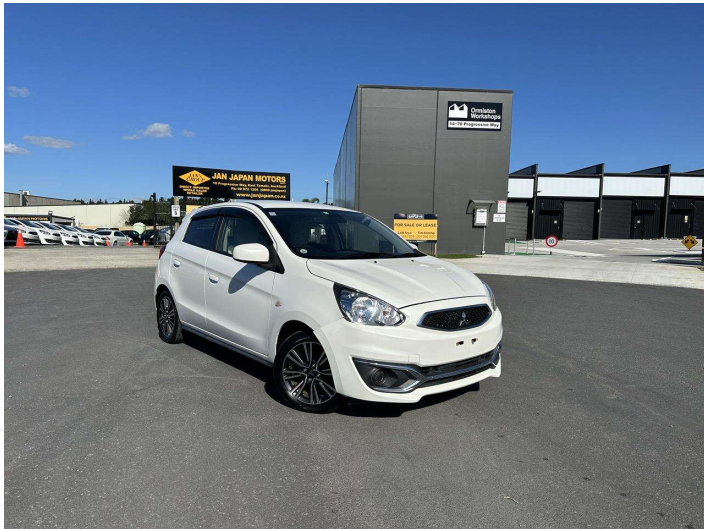

# 2018 Mitsubishi Mirage G

**Purchase Price** **\$9,390**

Includes GST  
Excludes on-road costs of \$595

Finance may be available on this vehicle. Ask one of our friendly staff for more information.

Gain peace of mind with Mechanical Breakdown Insurance. **Ask us how.**

Body Style  
**5 door, Hatchback**

Odometer  
**87,259 km**

Engine  
**1200 cc**

Fuel Type  
**Petrol**

Transmission  
**Automatic, 2WD**

Wheels  
-

VIN  
**7AT0CJ0AX23045914**

Interior  
**Gray**

Safety

Based on 2023 UCSR rating for 12-20 models

Reg No.

-

Ext Colour  
**Pearl White**

History

-

Seats  
**5 seats**