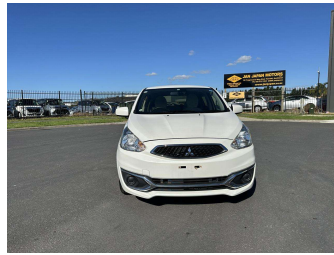

# 2018 Mitsubishi Mirage G

**Purchase Price** **\$9,390**

Includes GST  
Excludes on-road costs of \$595

Finance may be available on this vehicle. Ask one of our friendly staff for more information.

Gain peace of mind with Mechanical Breakdown Insurance. **Ask us how.**

Body Style  
**5 door, Hatchback**

Odometer  
**87,259 km**

Engine  
**1200 cc**

Fuel Type  
**Petrol**

Transmission  
**Automatic, 2WD**

Wheels  
-

VIN  
**7AT0CJ0AX23045914**

Interior  
**Gray**