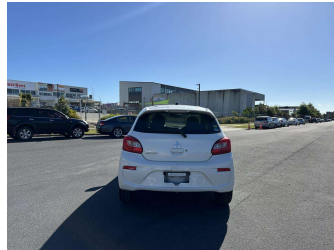

# 2018 Mitsubishi Mirage G

**Purchase Price** **\$9,390**

Includes GST  
Excludes on-road costs of \$595

Finance may be available on this vehicle. Ask one of our friendly staff for more information.

Gain peace of mind with Mechanical Breakdown Insurance. **Ask us how.**

Body Style  
**5 door, Hatchback**

Odometer  
**87,259 km**

Engine  
**1200 cc**

Fuel Type  
**Petrol**

Transmission  
**Automatic, 2WD**

Wheels  
-

VIN  
**7AT0CJ0AX23045914**

Interior  
**Gray**