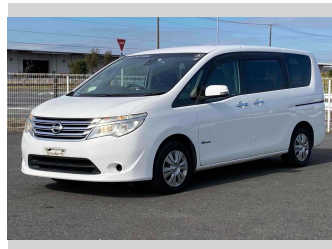

# 2014 Nissan Serena 2.0 X S-Hybrid

**Purchase Price** **\$12,790**  
Includes GST  
 Excludes on-road costs of \$595

Finance may be available on this vehicle. Ask one of our friendly staff for more information.

Odometer  
**92,778 km**

Engine  
**2000 cc, Hybrid**

Fuel Type  
**Hybrid**

Transmission  
**Automatic, 2WD**

Wheels  
 -

VIN  
**7AT0DH3FX25109186**

Interior  
**Gray**

Safety