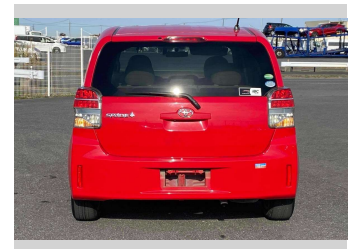

# 2014 Toyota Spade F

**Purchase Price** **POA**

Includes GST  
Excludes on-road costs of \$595

Finance may be available on this vehicle. Ask one of our friendly staff for more information.

Gain peace of mind with Mechanical Breakdown Insurance. **Ask us how.**

- Top features**
- » ABS Brakes
  - » Air Conditioning
  - » Electric Windows
  - » Power Steering
  - » Winker Mirror

Body Style  
**4 door, Hatchback**

Odometer  
**51,719 km**

Engine  
**1500 cc**

Fuel Type  
**Petrol**