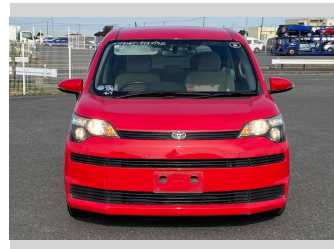

# 2014 Toyota Spade F

**Purchase Price** **POA**

Includes GST  
Excludes on-road costs of \$595

Finance may be available on this vehicle. Ask one of our friendly staff for more information.

Gain peace of mind with Mechanical Breakdown Insurance. **Ask us how.**

- Top features**
- » ABS Brakes
  - » Air Conditioning
  - » Electric Windows
  - » Power Steering
  - » Winker Mirror

Body Style  
**4 door, Hatchback**

Odometer  
**51,719 km**

Engine  
**1500 cc**

Fuel Type  
**Petrol**

Transmission  
**Automatic, 2WD**

Wheels  
-

VIN  
-

Interior  
**Gray**

Safety  
-

Reg No.  
-

Ext Colour  
**Red**

History  
-