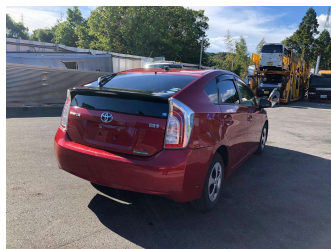

2013 Toyota Prius S

Purchase Price **POA**

Includes GST
Excludes on-road costs of \$595

Finance may be available on this vehicle. Ask one of our friendly staff for more information.

Gain peace of mind with Mechanical Breakdown Insurance. **Ask us how.**

- Top features**
- » ABS Brakes
 - » Air Conditioning
 - » Electric Windows
 - » Fog Lights
 - » Power Steering
 - » Winker Mirror

Body Style
5 door, Hatchback

Odometer
99,197 km

Engine
1800 cc, Hybrid

Fuel Type
Hybrid

Transmission
Automatic, 2WD

Wheels
-

VIN
-

Interior
Gray

Safety
-

Reg No.
-

Ext Colour
Red

History
-