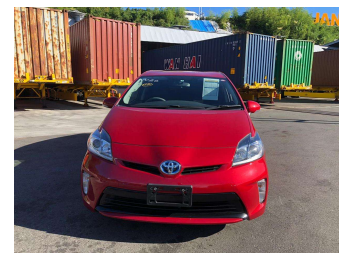

2013 Toyota Prius S

Purchase Price **POA**

Includes GST
Excludes on-road costs of \$595

Finance may be available on this vehicle. Ask one of our friendly staff for more information.

Gain peace of mind with Mechanical Breakdown Insurance. **Ask us how.**

- Top features**
- » ABS Brakes
 - » Air Conditioning
 - » Electric Windows
 - » Fog Lights
 - » Power Steering
 - » Winker Mirror

Body Style
5 door, Hatchback

Odometer
99,197 km

Engine
1800 cc, Hybrid

Fuel Type
Hybrid

Transmission
Automatic, 2WD

Wheels
-

VIN
-

Interior
Gray

Safety
-

Reg No.
-

Ext Colour
Red

History
-