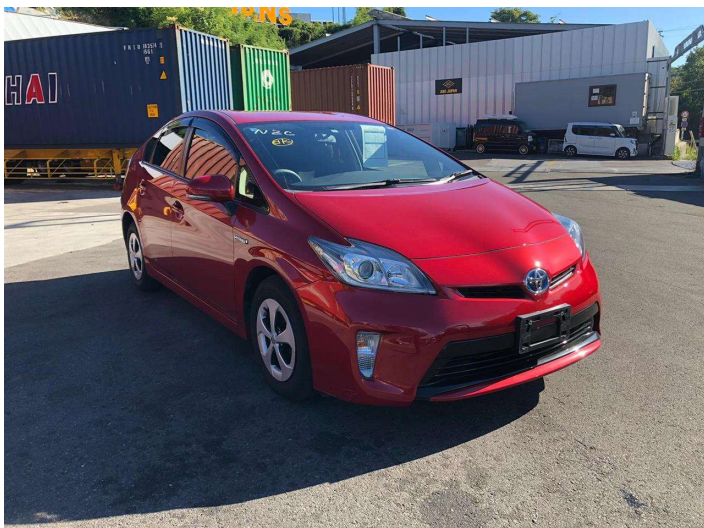

2013 Toyota Prius S

Purchase Price **POA**

Includes GST
Excludes on-road costs of \$595

Finance may be available on this vehicle. Ask one of our friendly staff for more information.

Gain peace of mind with Mechanical Breakdown Insurance. **Ask us how.**

- Top features**
- » ABS Brakes
 - » Air Conditioning
 - » Electric Windows
 - » Fog Lights
 - » Power Steering
 - » Winker Mirror

Body Style
5 door, Hatchback

Odometer
99,197 km

Engine
1800 cc, Hybrid

Fuel Type
Hybrid

Transmission
Automatic, 2WD

Wheels
-

VIN
-

Interior
Gray

Safety
-

Reg No.
-

Ext Colour
Red

History
-