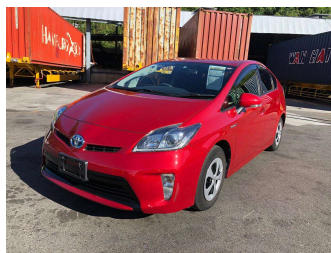

2013 Toyota Prius S

Purchase Price **POA**

Includes GST
Excludes on-road costs of \$595

Finance may be available on this vehicle. Ask one of our friendly staff for more information.

Gain peace of mind with Mechanical Breakdown Insurance. **Ask us how.**

- Top features**
- » ABS Brakes
 - » Air Conditioning
 - » Electric Windows
 - » Fog Lights
 - » Power Steering
 - » Winker Mirror

Body Style
5 door, Hatchback

Odometer
99,197 km

Engine
1800 cc, Hybrid

Fuel Type
Hybrid

Transmission
Automatic, 2WD

Wheels
-

VIN
-

Interior
Gray

Safety
-

Reg No.
-

Ext Colour
Red

History
-