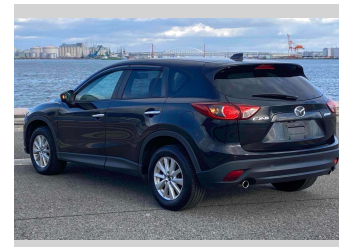

2012 Mazda CX-5 20S

Purchase Price **POA**

Includes GST
Excludes on-road costs of $595

Finance may be available on this vehicle. Ask one of our friendly staff for more information.

Gain peace of mind with Mechanical Breakdown Insurance. **Ask us how.**

1. **Top features**
2. » ABS Brakes
   - » Air Conditioning
   - » Electric Windows
   - » Fog Lights
   - » Power Steering
   - » Spoiler

Body Style
5 door, SUV / 4x4

Odometer
104,685 km

Engine
2000 cc

Fuel Type
Petrol

Transmission
Automatic, 2WD

Wheels
-

VIN
-

Interior
Gray

Safety
-

Reg No.
-

Ext Colour
Black

History
-

Seats
5 seats

CO2 Emissions
-

Energy Economy
-

Stock ID: 14631

Jan Japan - East Tamaki | Phone 09 972 1204 | Email sales@janjapan.co.nz
10 Progressive Way, East Tāmaki, Auckland 2016, New Zealand
www.janjapan.co.nz

4.28 | 312 reviews