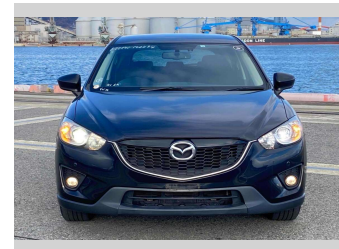

2012 Mazda CX-5 20S

Purchase Price **POA**

Includes GST
Excludes on-road costs of \$595

Finance may be available on this vehicle. Ask one of our friendly staff for more information.

Gain peace of mind with Mechanical Breakdown Insurance. **Ask us how.**

- Top features**
- » ABS Brakes
 - » Air Conditioning
 - » Electric Windows
 - » Fog Lights
 - » Power Steering
 - » Spoiler

Body Style
5 door, SUV / 4x4

Odometer
104,685 km

Engine
2000 cc

Fuel Type
Petrol

Transmission
Automatic, 2WD

Wheels
-

VIN
-

Interior
Gray

Safety
-

Reg No.
-

Ext Colour
Black

History
-