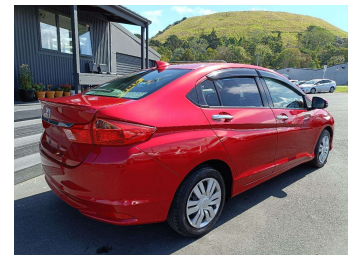

2015 Honda Grace LX

Purchase Price

\$13,900

Includes GST
Excludes on-road costs of \$495

Finance may be available on this vehicle. Ask one of our friendly staff for more information.

Gain peace of mind with Mechanical Breakdown Insurance. **Ask us how.**

Body Style

4 door, Sedan

Odometer

74,500 km

Engine

1500 cc

Fuel Type

Petrol