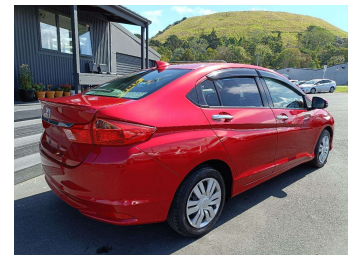

2015 Honda Grace LX

Purchase Price

\$13,590

Includes GST
Excludes on-road costs of \$495

Finance may be available on this vehicle. Ask one of our friendly staff for more information.

Gain peace of mind with Mechanical Breakdown Insurance. **Ask us how.**

Body Style

4 door, Sedan

Odometer

74,500 km

Engine

1500 cc

Fuel Type

Petrol