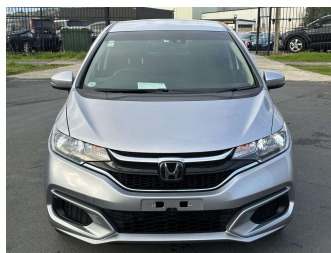

2019 Honda Fit Hybrid

Purchase Price

\$14,700

Includes GST
Excludes on-road costs of \$595

Finance may be available on this vehicle. Ask one of our friendly staff for more information.

Gain peace of mind with Mechanical Breakdown Insurance. **Ask us how.**

Body Style	5 door, Hatchback	Reg No.	-
Odometer	88,776 km	Ext Colour	Silver
Engine	1500 cc, Hybrid	History	-
Fuel Type	Hybrid	Seats	5 seats
Transmission	Automatic, 4WD	CO2 Emissions	-
Wheels	-	Energy Economy	-
VIN	7AT08G2YX24307163		
Interior	Gray		
Safety	-		