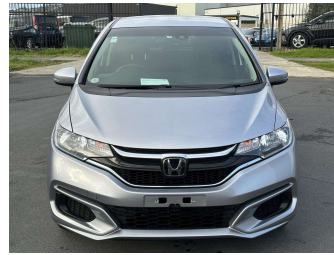

2019 Honda Fit Hybrid

Purchase Price

\$14,700

Includes GST
Excludes on-road costs of \$595

Finance may be available on this vehicle. Ask one of our friendly staff for more information.

Gain peace of mind with Mechanical Breakdown Insurance. **Ask us how.**

Body Style

5 door, Hatchback

Odometer

88,776 km

Engine

1500 cc, Hybrid

Fuel Type

Hybrid