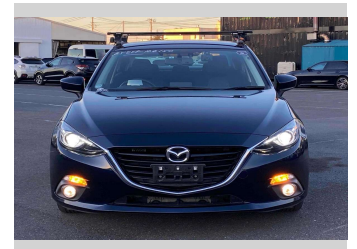

2014 Mazda Axela Hybrid S

Purchase Price **POA**

Includes GST
Excludes on-road costs of \$595

Finance may be available on this vehicle. Ask one of our friendly staff for more information.

Gain peace of mind with Mechanical Breakdown Insurance. **Ask us how.**

- Top features**
- » ABS Brakes
 - » Air Conditioning
 - » Electric Windows
 - » Fog Lights
 - » Power Steering

Body Style
4 door, Sedan

Odometer
97,927 km

Engine
2000 cc, Hybrid

Fuel Type
Hybrid

Transmission
Automatic, 2WD

Wheels
-

VIN
-

Interior
Gray

Safety
-

Reg No.
-

Ext Colour
Black

History
-

Seats
5 seats