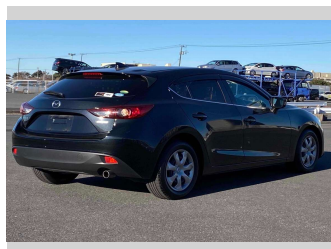

2016 Mazda Axela Sport 15C

Purchase Price **POA**

Includes GST
Excludes on-road costs of \$595

Finance may be available on this vehicle. Ask one of our friendly staff for more information.

Gain peace of mind with Mechanical Breakdown Insurance. **Ask us how.**

- Top features**
- » ABS Brakes
 - » Air Conditioning
 - » Electric Windows
 - » Power Steering
 - » Spoiler

Body Style
5 door, Hatchback

Odometer
65,695 km

Engine
1500 cc

Fuel Type
Petrol

Transmission
Automatic, 2WD

Wheels
-

VIN
-

Interior
Gray

Safety
-

Reg No.
-

Ext Colour
Black

History
-

Seats
5 seats