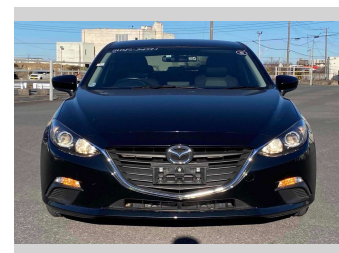

2016 Mazda Axela Sport 15C

Purchase Price **POA**

Includes GST
Excludes on-road costs of \$595

Finance may be available on this vehicle. Ask one of our friendly staff for more information.

Gain peace of mind with Mechanical Breakdown Insurance. **Ask us how.**

- Top features**
- » ABS Brakes
 - » Air Conditioning
 - » Electric Windows
 - » Power Steering
 - » Spoiler

Body Style
5 door, Hatchback

Odometer
65,695 km

Engine
1500 cc

Fuel Type
Petrol

Transmission
Automatic, 2WD

Wheels
-

VIN
-

Interior
Gray

Safety
-

Reg No.
-

Ext Colour
Black

History
-

Seats
5 seats