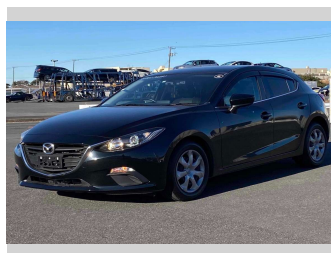

2016 Mazda Axela Sport 15C

Purchase Price **POA**

Includes GST
Excludes on-road costs of \$595

Finance may be available on this vehicle. Ask one of our friendly staff for more information.

Gain peace of mind with Mechanical Breakdown Insurance. **Ask us how.**

- Top features**
- » ABS Brakes
 - » Air Conditioning
 - » Electric Windows
 - » Power Steering
 - » Spoiler

Body Style
5 door, Hatchback

Odometer
65,695 km

Engine
1500 cc

Fuel Type
Petrol

Transmission
Automatic, 2WD

Wheels
-

VIN
-

Interior
Gray

Safety
-

Reg No.
-

Ext Colour
Black

History
-

Seats
5 seats