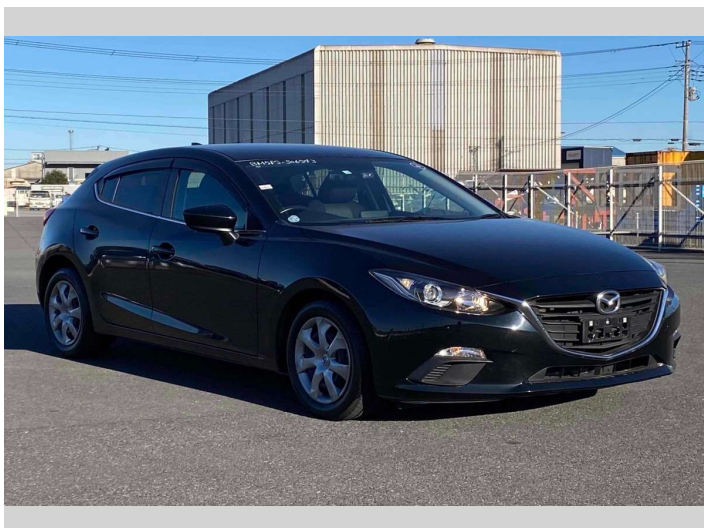

2016 Mazda Axela Sport 15C

Purchase Price **POA**

Includes GST
Excludes on-road costs of \$595

Finance may be available on this vehicle. Ask one of our friendly staff for more information.

Gain peace of mind with Mechanical Breakdown Insurance. **Ask us how.**

- Top features**
- » ABS Brakes
 - » Air Conditioning
 - » Electric Windows
 - » Power Steering
 - » Spoiler

Body Style
5 door, Hatchback

Odometer
65,695 km

Engine
1500 cc

Fuel Type
Petrol

Transmission
Automatic, 2WD

Wheels
-

VIN
-

Interior
Gray

Safety
-

Reg No.
-

Ext Colour
Black

History
-

Seats
5 seats