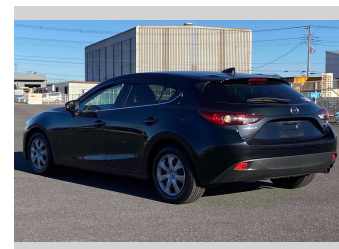

2016 Mazda Axela Sport 15C

Purchase Price **POA**

Includes GST
Excludes on-road costs of \$595

Finance may be available on this vehicle. Ask one of our friendly staff for more information.

Gain peace of mind with Mechanical Breakdown Insurance. **Ask us how.**

- Top features**
- » ABS Brakes
 - » Air Conditioning
 - » Electric Windows
 - » Power Steering
 - » Spoiler

Body Style
5 door, Hatchback

Odometer
65,695 km

Engine
1500 cc

Fuel Type
Petrol

Transmission
Automatic, 2WD

Wheels
-

VIN
-

Interior
Gray

Safety
-

Reg No.
-

Ext Colour
Black

History
-

Seats
5 seats