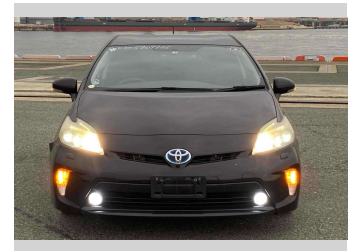

# 2013 Toyota Prius S Touring Selection

**Purchase Price** **\$11,900**  
Includes GST  
 Excludes on-road costs of \$595

Finance may be available on this vehicle. Ask one of our friendly staff for more information.

Body Style  
**5 door, Hatchback**

Odometer  
**86,194 km**

Engine  
**1800 cc, Hybrid**

Fuel Type  
**Hybrid**

Transmission  
**Automatic, 2WD**

Wheels  
 -

VIN  
 -

Interior  
**Gray**