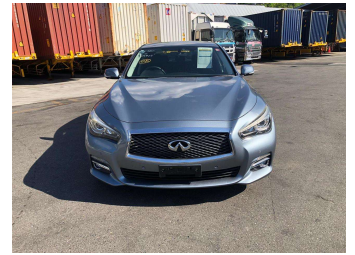

2014 Nissan Skyline 350GT-HV

Purchase Price **\$17,590**

Includes GST
Excludes on-road costs of \$595

Finance may be available on this vehicle. Ask one of our friendly staff for more information.

Gain peace of mind with Mechanical Breakdown Insurance. **Ask us how.**

Top features

- » ABS Brakes
- » Air Conditioning
- » Electric Windows
- » Fog Lights
- » Power Steering
- » Winker Mirror

Body Style
4 door, Sedan

Odometer
97,940 km

Engine
3500 cc, Hybrid

Fuel Type
Hybrid