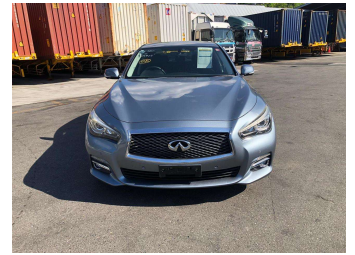

# 2014 Nissan Skyline 350GT-HV

**Purchase Price** **\$16,500**

Includes GST  
Excludes on-road costs of \$595

Finance may be available on this vehicle. Ask one of our friendly staff for more information.

Odometer  
**97,940 km**

Engine  
**3500 cc, Hybrid**

Fuel Type  
**Hybrid**

Transmission  
**Automatic, 2WD**

Wheels  
-

VIN  
**7AT0DH12X24204903**

Interior  
**Gray**

Safety

Based on 2023 VSRR rating

Reg No.  
-

Ext Colour  
**Gray**

History  
-

Seats  
**5 seats**

CO2 Emissions  
**★★★★☆**  
**147 grams/km**

Energy Economy  
**★★★★☆☆**  
**Annual fuel cost of \$2,470**  
**6.3L per 100km**