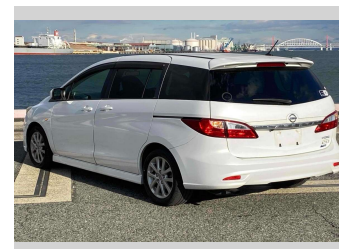

# 2012 Nissan Lafesta HIGHWAY STAR G

**Purchase Price** **POA**

Includes GST  
Excludes on-road costs of \$595

Finance may be available on this vehicle. Ask one of our friendly staff for more information.

Body Style  
**5 door, Van**

Odometer  
**77,849 km**

Engine  
**2000 cc**

Fuel Type  
**Petrol**

Transmission  
**Automatic, 2WD**

Wheels  
-

VIN  
-

Interior  
**Gray**