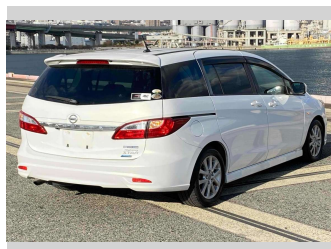

# 2012 Nissan Lafesta HIGHWAY STAR G

**Purchase Price** **POA**

Includes GST  
Excludes on-road costs of \$595

Finance may be available on this vehicle. Ask one of our friendly staff for more information.

Body Style  
**5 door, Van**

Odometer  
**77,849 km**

Engine  
**2000 cc**

Fuel Type  
**Petrol**

Transmission  
**Automatic, 2WD**

Wheels  
-

VIN  
-

Interior  
**Gray**