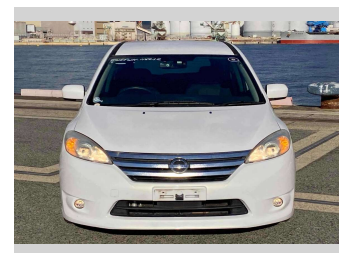

# 2012 Nissan Lafesta HIGHWAY STAR G

**Purchase Price** **POA**

Includes GST  
Excludes on-road costs of \$595

Finance may be available on this vehicle. Ask one of our friendly staff for more information.

Body Style  
**5 door, Van**

Odometer  
**77,849 km**

Engine  
**2000 cc**

Fuel Type  
**Petrol**

Transmission  
**Automatic, 2WD**

Wheels  
-

VIN  
-

Interior  
**Gray**