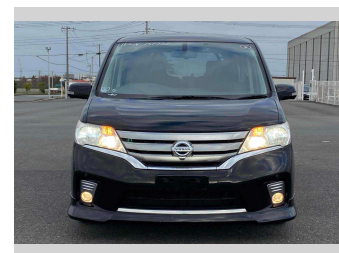

2013 Nissan Serena Highway Star G S-Hybrid

Purchase Price **POA**

Includes GST
Excludes on-road costs of \$595

Finance may be available on this vehicle. Ask one of our friendly staff for more information.

Body Style
5 door, Van

Odometer
73,888 km

Engine
2000 cc, Hybrid

Fuel Type
Hybrid

Transmission
Automatic, 2WD

Wheels
-

VIN
-

Interior
Gray