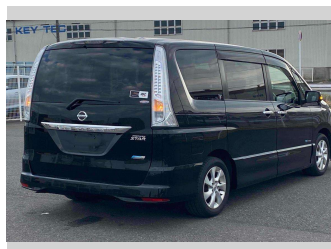

2013 Nissan Serena Highway Star G S-Hybrid

Purchase Price **POA**

Includes GST
Excludes on-road costs of \$595

Finance may be available on this vehicle. Ask one of our friendly staff for more information.

Body Style
5 door, Van

Odometer
73,888 km

Engine
2000 cc, Hybrid

Fuel Type
Hybrid

Transmission
Automatic, 2WD

Wheels
-

VIN
-

Interior
Gray