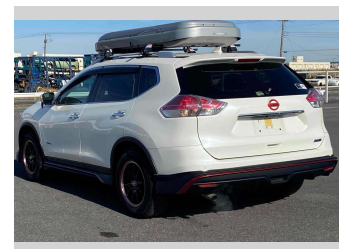

2017 Nissan X-Trail 20X HYBRID EMERGENCY

Purchase Price **POA**

Includes GST
Excludes on-road costs of \$595

Finance may be available on this vehicle. Ask one of our friendly staff for more information.

Gain peace of mind with Mechanical Breakdown Insurance. **Ask us how.**

- Top features**
- » ABS Brakes
 - » Air Conditioning
 - » Electric Windows
 - » Fog Lights
 - » Power Steering
 - » Spoiler
 - » Winker Mirror

Body Style
5 door, SUV / 4x4

Odometer
79,850 km

Engine
2000 cc, Hybrid