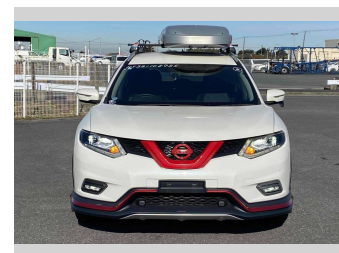

2017 Nissan X-Trail 20X HYBRID EMERGENCY

Purchase Price **POA**

Includes GST
Excludes on-road costs of \$595

Finance may be available on this vehicle. Ask one of our friendly staff for more information.

Gain peace of mind with Mechanical Breakdown Insurance. **Ask us how.**

- Top features**
- » ABS Brakes
 - » Air Conditioning
 - » Electric Windows
 - » Fog Lights
 - » Power Steering
 - » Spoiler
 - » Winker Mirror

Body Style
5 door, SUV / 4x4

Odometer
79,850 km

Engine
2000 cc, Hybrid