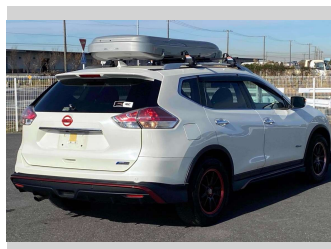

2017 Nissan X-Trail 20X HYBRID EMERGENCY

Purchase Price **POA**

Includes GST
Excludes on-road costs of \$595

Finance may be available on this vehicle. Ask one of our friendly staff for more information.

Gain peace of mind with Mechanical Breakdown Insurance. **Ask us how.**

- Top features**
- » ABS Brakes
 - » Air Conditioning
 - » Electric Windows
 - » Fog Lights
 - » Power Steering
 - » Spoiler
 - » Winker Mirror

Body Style
5 door, SUV / 4x4

Odometer
79,850 km

Engine
2000 cc, Hybrid