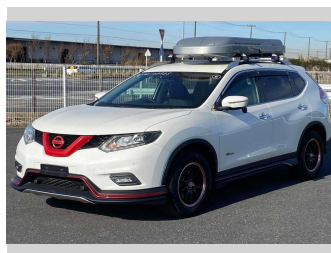

2017 Nissan X-Trail 20X HYBRID EMERGENCY

Purchase Price **POA**

Includes GST
Excludes on-road costs of \$595

Finance may be available on this vehicle. Ask one of our friendly staff for more information.

Gain peace of mind with Mechanical Breakdown Insurance. **Ask us how.**

- Top features**
- » ABS Brakes
 - » Air Conditioning
 - » Electric Windows
 - » Fog Lights
 - » Power Steering
 - » Spoiler
 - » Winker Mirror

Body Style
5 door, SUV / 4x4

Odometer
79,850 km

Engine
2000 cc, Hybrid