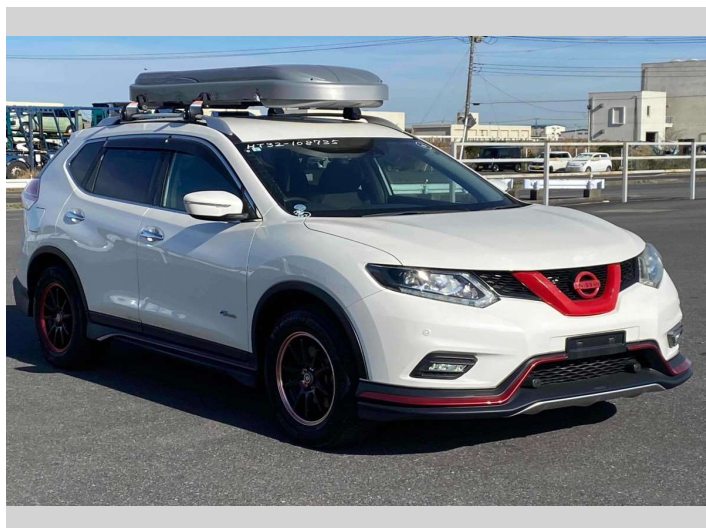

2017 Nissan X-Trail 20X HYBRID EMERGENCY

Purchase Price **POA**

Includes GST
Excludes on-road costs of \$595

Finance may be available on this vehicle. Ask one of our friendly staff for more information.

Gain peace of mind with Mechanical Breakdown Insurance. **Ask us how.**

- Top features**
- » ABS Brakes
 - » Air Conditioning
 - » Electric Windows
 - » Fog Lights
 - » Power Steering
 - » Spoiler
 - » Winker Mirror

Body Style
5 door, SUV / 4x4

Odometer
79,850 km

Engine
2000 cc, Hybrid

Ext Colour
White

History

-

Seats
5 seats

CO2 Emissions

-

Energy Economy

-