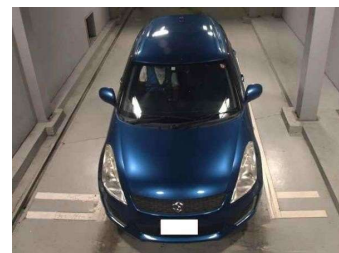

2015 Suzuki Swift XG Audioless

Purchase Price **$9,500**
Includes GST
Excludes on-road costs of $595

Finance may be available on this vehicle. Ask one of our friendly staff for more information.

Gain peace of mind with Mechanical Breakdown Insurance. **Ask us how.**

Top features

- » ABS Brakes
- » Air Conditioning
- » Electric Windows
- » Power Steering

Body Style
5 door, Hatchback

Odometer
80,672 km

Engine
1200 cc

Fuel Type
Petrol

Transmission
Automatic, 2WD

Wheels
-

VIN
7AT0GK0CX24364295

Interior
Gray

Safety

Based on 2024 UCSR rating for 11-17 models

Reg No.

-

Ext Colour
Blue

History

-

Seats
5 seats

CO2 Emissions
★★★★☆
134 grams/km

Energy Economy
★★★★☆☆

Annual fuel cost of $2,270
5.8L per 100km

Cost per year is an estimate based on petrol price of $2.80 per litre and an average distance of 14000 km. Emissions and Energy Economy figures standardised to 3P WLTP.

Stock ID: 1138930

Jan Motors Ltd | Phone 075950290 | Email sales@janmotors.co.nz
25 Commerce Street, Frankton, Hamilton 3204, New Zealand
www.janmotors.co.nz