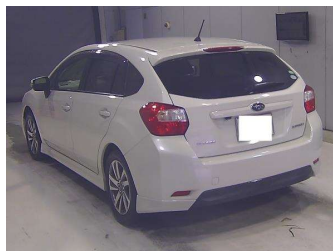

2015 Subaru Impreza SPORTS 1.6i-S

Purchase Price **POA**
Includes GST
Excludes on-road costs of \$595

Finance may be available on this vehicle. Ask one of our friendly staff for more information.

Gain peace of mind with Mechanical Breakdown Insurance. **Ask us how.**

- Top features**
- » ABS Brakes
 - » Air Conditioning
 - » Electric Windows
 - » Fog Lights
 - » Power Steering
 - » Spoiler
 - » Winker Mirror

Body Style
5 door, Hatchback

Odometer
100,706 km

Engine
1600 cc

Fuel Type
Petrol

Transmission
Automatic, 4WD

Wheels
-

VIN
-

Interior
Gray

Safety
-

Reg No.
-

Ext Colour
Pearl White