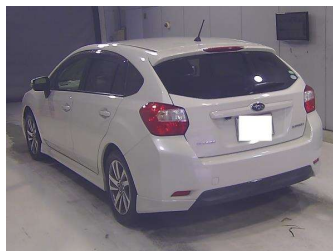

2015 Subaru Impreza SPORTS 1.6i-S

Purchase Price **\$11,500**
Includes GST
 Excludes on-road costs of \$595

Finance may be available on this vehicle. Ask one of our friendly staff for more information.

Gain peace of mind with Mechanical Breakdown Insurance. **Ask us how.**

- Top features**
- » ABS Brakes
 - » Air Conditioning
 - » Electric Windows
 - » Fog Lights
 - » Power Steering
 - » Spoiler
 - » Winker Mirror

Body Style
5 door, Hatchback

Odometer
100,706 km

Engine
1600 cc

Fuel Type
Petrol

Transmission
Automatic, 4WD

Wheels
 -

VIN
7AT0GF09X24017784

Interior
Gray

Safety

Based on 2024 UCSR rating for 12-16 models

Reg No.

-

Ext Colour
Pearl White

History

-

Seats
5 seats

CO2 Emissions
★★★★☆
163 grams/km

Energy Economy
★★★☆☆

Annual fuel cost of \$2,740
7L per 100km