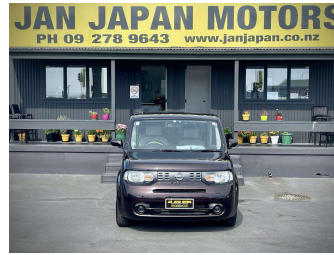

2018 Nissan Cube 15X

Purchase Price

\$10,900

Includes GST
Excludes on-road costs of \$595

Finance may be available on this vehicle. Ask one of our friendly staff for more information.

Gain peace of mind with Mechanical Breakdown Insurance. **Ask us how.**

Body Style

5 door, Hatchback

Odometer

68,068 km

Engine

1500 cc

Fuel Type

Petrol