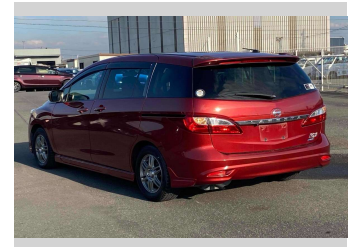

# 2014 Nissan Lafesta HIGHWAY STAR G

**Purchase Price** **\$9,900**

Includes GST  
Excludes on-road costs of \$595

Finance may be available on this vehicle. Ask one of our friendly staff for more information.

Body Style  
**5 door, Van**

Odometer  
**86,083 km**

Engine  
**2000 cc**

Fuel Type  
**Petrol**

Transmission  
**Automatic, 2WD**

Wheels  
-

VIN  
-

Interior  
**Gray**