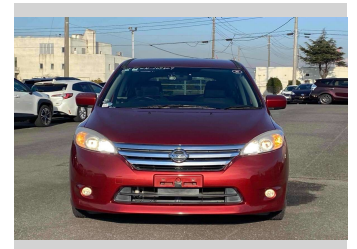

# 2014 Nissan Lafesta HIGHWAY STAR G

**Purchase Price** **\$9,900**

Includes GST  
Excludes on-road costs of \$595

Finance may be available on this vehicle. Ask one of our friendly staff for more information.

Body Style  
**5 door, Van**

Odometer  
**86,083 km**

Engine  
**2000 cc**

Fuel Type  
**Petrol**

Transmission  
**Automatic, 2WD**

Wheels  
-

VIN  
-

Interior  
**Gray**