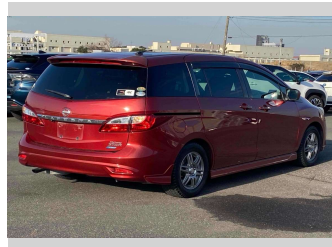

# 2014 Nissan Lafesta HIGHWAY STAR G

**Purchase Price** **\$9,900**

Includes GST  
Excludes on-road costs of \$595

Finance may be available on this vehicle. Ask one of our friendly staff for more information.

Body Style  
**5 door, Van**

Odometer  
**86,083 km**

Engine  
**2000 cc**

Fuel Type  
**Petrol**

Transmission  
**Automatic, 2WD**

Wheels  
-

VIN  
-

Interior  
**Gray**