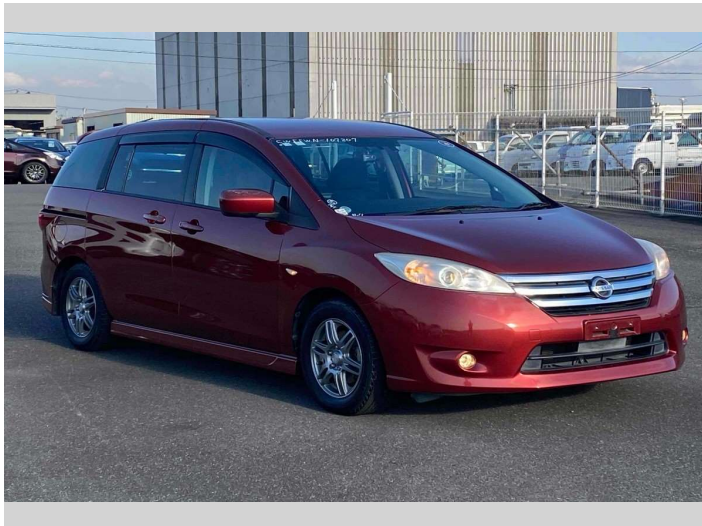

# 2014 Nissan Lafesta HIGHWAY STAR G

**Purchase Price** **\$9,900**

Includes GST  
Excludes on-road costs of \$595

Finance may be available on this vehicle. Ask one of our friendly staff for more information.

Body Style  
**5 door, Van**

Odometer  
**86,083 km**

Engine  
**2000 cc**

Fuel Type  
**Petrol**

Transmission  
**Automatic, 2WD**

Wheels  
-

VIN  
-

Interior  
**Gray**