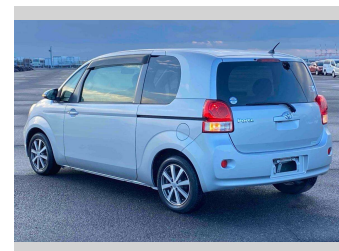

2014 Toyota Porte G

Purchase Price **POA**

Includes GST
Excludes on-road costs of \$595

Finance may be available on this vehicle. Ask one of our friendly staff for more information.

Gain peace of mind with Mechanical Breakdown Insurance. **Ask us how.**

- Top features**
- » ABS Brakes
 - » Air Conditioning
 - » Electric Windows
 - » Fog Lights
 - » Power Steering
 - » Winker Mirror

Body Style
4 door, Hatchback

Odometer
81,814 km

Engine
1500 cc

Fuel Type
Petrol

Transmission
Automatic, 2WD

Wheels
-

VIN
-

Interior
Gray

Safety
-

Reg No.
-

Ext Colour
Silver

History
-