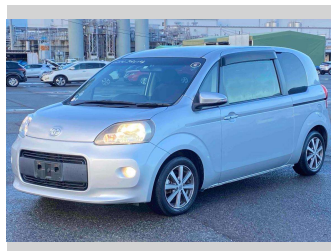

2014 Toyota Porte G

Purchase Price **POA**

Includes GST
Excludes on-road costs of \$595

Finance may be available on this vehicle. Ask one of our friendly staff for more information.

Gain peace of mind with Mechanical Breakdown Insurance. **Ask us how.**

- Top features**
- » ABS Brakes
 - » Air Conditioning
 - » Electric Windows
 - » Fog Lights
 - » Power Steering
 - » Winker Mirror

Body Style
4 door, Hatchback

Odometer
81,814 km

Engine
1500 cc

Fuel Type
Petrol

Transmission
Automatic, 2WD

Wheels
-

VIN
-

Interior
Gray

Safety
-

Reg No.
-

Ext Colour
Silver

History
-