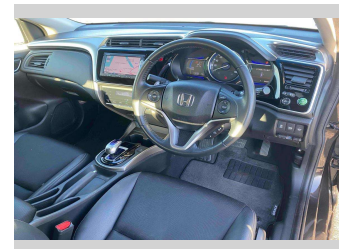

2015 Honda Grace Hybrid EX

Purchase Price **POA**
Includes GST
Excludes on-road costs of $595

Finance may be available on this vehicle. Ask one of our friendly staff for more information.

Gain peace of mind with Mechanical Breakdown Insurance. **Ask us how.**

1. **Top features**
2. » ABS Brakes
   - » Air Conditioning
   - » Electric Windows
   - » Power Steering

Body Style
4 door, Sedan

Odometer
45,571 km

Engine
1500 cc, Hybrid

Fuel Type
Hybrid

Transmission
Automatic, 2WD

Wheels
-

VIN
-

Interior
Gray

Safety
-

Reg No.
-

Ext Colour
Brown

History
-

Seats
5 seats

CO2 Emissions
-

Energy Economy
-

Stock ID: 14569

Jan Japan - East Tamaki | Phone 09 972 1204 | Email sales@janjapan.co.nz
10 Progressive Way, East Tāmaki, Auckland 2016, New Zealand
www.janjapan.co.nz

4.29 | 311 reviews