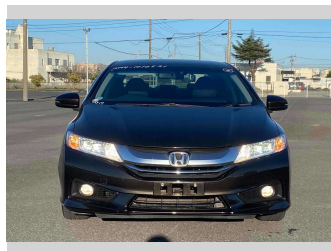

2015 Honda Grace Hybrid EX

Purchase Price **POA**
Includes GST
Excludes on-road costs of \$595

Finance may be available on this vehicle. Ask one of our friendly staff for more information.

Gain peace of mind with Mechanical Breakdown Insurance. **Ask us how.**

- Top features**
- » ABS Brakes
 - » Air Conditioning
 - » Electric Windows
 - » Power Steering

Body Style
4 door, Sedan

Odometer
45,571 km

Engine
1500 cc, Hybrid

Fuel Type
Hybrid

Transmission
Automatic, 2WD

Wheels
-

VIN
-

Interior
Gray

Safety
-

Reg No.
-

Ext Colour
Brown

History
-

Seats
5 seats