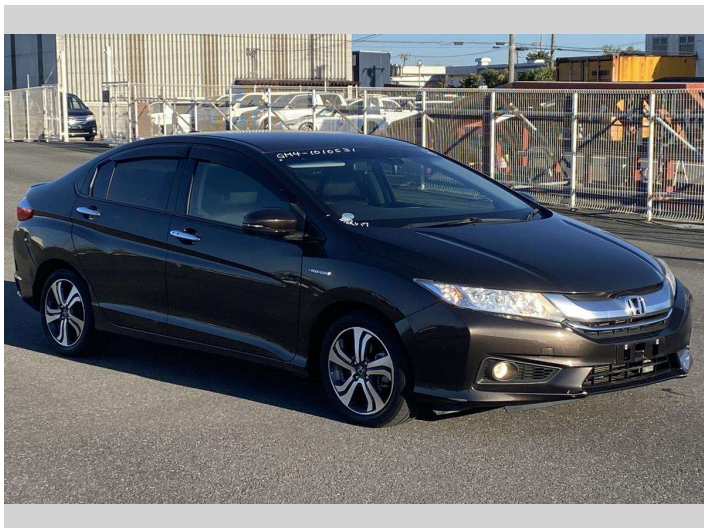

2015 Honda Grace Hybrid EX

Purchase Price **POA**
Includes GST
Excludes on-road costs of \$595

Finance may be available on this vehicle. Ask one of our friendly staff for more information.

Gain peace of mind with Mechanical Breakdown Insurance. **Ask us how.**

- Top features**
- » ABS Brakes
 - » Air Conditioning
 - » Electric Windows
 - » Power Steering

Body Style
4 door, Sedan

Odometer
45,571 km

Engine
1500 cc, Hybrid

Fuel Type
Hybrid

Transmission
Automatic, 2WD

Wheels
-

VIN
-

Interior
Gray

Safety
-

Reg No.
-

Ext Colour
Brown

History
-

Seats
5 seats