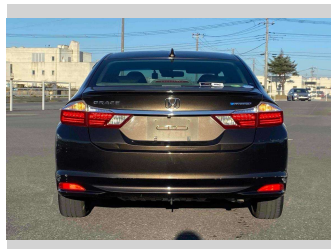

2015 Honda Grace Hybrid EX

Purchase Price **POA**
Includes GST
Excludes on-road costs of \$595

Finance may be available on this vehicle. Ask one of our friendly staff for more information.

Gain peace of mind with Mechanical Breakdown Insurance. **Ask us how.**

- Top features**
- » ABS Brakes
 - » Air Conditioning
 - » Electric Windows
 - » Power Steering

Body Style
4 door, Sedan

Odometer
45,571 km

Engine
1500 cc, Hybrid

Fuel Type
Hybrid

Transmission
Automatic, 2WD

Wheels
-

VIN
-

Interior
Gray

Safety
-

Reg No.
-

Ext Colour
Brown

History
-

Seats
5 seats