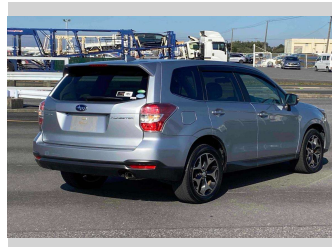

2015 Subaru Forester S-LIMITED

Purchase Price **POA**

Includes GST
Excludes on-road costs of \$595

Finance may be available on this vehicle. Ask one of our friendly staff for more information.

Gain peace of mind with Mechanical Breakdown Insurance. **Ask us how.**

- Top features**
- » ABS Brakes
 - » Air Conditioning
 - » Electric Windows
 - » Power Steering

Body Style
5 door, SUV / 4x4

Odometer
81,249 km

Engine
2000 cc

Fuel Type
Petrol

Transmission
Automatic, 4WD

Wheels
-