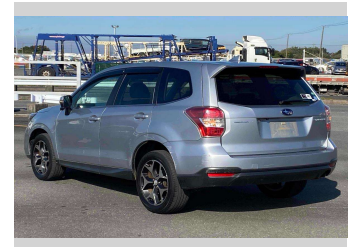

2015 Subaru Forester S-LIMITED

Purchase Price **POA**

Includes GST
Excludes on-road costs of \$595

Finance may be available on this vehicle. Ask one of our friendly staff for more information.

Gain peace of mind with Mechanical Breakdown Insurance. **Ask us how.**

- Top features**
- » ABS Brakes
 - » Air Conditioning
 - » Electric Windows
 - » Power Steering

Body Style
5 door, SUV / 4x4

Odometer
81,249 km

Engine
2000 cc

Fuel Type
Petrol

Transmission
Automatic, 4WD

Wheels
-