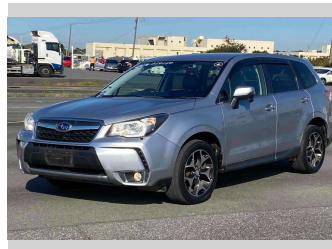

2015 Subaru Forester S-LIMITED

Purchase Price **POA**

Includes GST
Excludes on-road costs of \$595

Finance may be available on this vehicle. Ask one of our friendly staff for more information.

Gain peace of mind with Mechanical Breakdown Insurance. **Ask us how.**

- Top features**
- » ABS Brakes
 - » Air Conditioning
 - » Electric Windows
 - » Power Steering

Body Style
5 door, SUV / 4x4

Odometer
81,249 km

Engine
2000 cc

Fuel Type
Petrol

Transmission
Automatic, 4WD

Wheels
-

VIN
-

Interior
Gray

Safety
-

Reg No.
-

Ext Colour
Silver

History
-

Seats
5 seats

CO2 Emissions
-