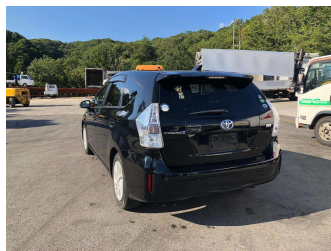

2013 Toyota Prius Alpha S

Purchase Price **POA**

Includes GST
Excludes on-road costs of \$595

Finance may be available on this vehicle. Ask one of our friendly staff for more information.

Gain peace of mind with Mechanical Breakdown Insurance. **Ask us how.**

- Top features**
- » ABS Brakes
 - » Air Conditioning
 - » Electric Windows
 - » Fog Lights
 - » Power Steering
 - » Spoiler
 - » Winker Mirror

Body Style
5 door, Station Wagon

Odometer
99,777 km

Engine
1800 cc, Hybrid

Fuel Type
Hybrid

Transmission
Automatic, 2WD

Wheels
-

VIN
-

Interior
Gray

Safety
-

Reg No.
-

Ext Colour
Black