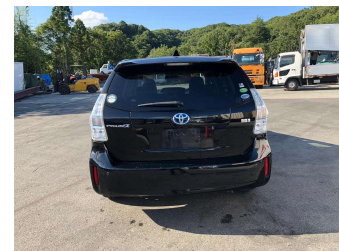

2013 Toyota Prius Alpha S

Purchase Price **POA**

Includes GST
Excludes on-road costs of \$595

Finance may be available on this vehicle. Ask one of our friendly staff for more information.

Gain peace of mind with Mechanical Breakdown Insurance. **Ask us how.**

- Top features**
- » ABS Brakes
 - » Air Conditioning
 - » Electric Windows
 - » Fog Lights
 - » Power Steering
 - » Spoiler
 - » Winker Mirror

Body Style
5 door, Station Wagon

Odometer
99,777 km

Engine
1800 cc, Hybrid

Fuel Type
Hybrid

Transmission
Automatic, 2WD

Wheels
-

VIN
-

Interior
Gray

Safety
-

Reg No.
-

Ext Colour
Black