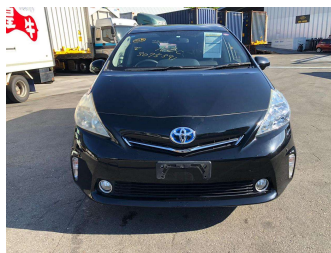

2013 Toyota Prius Alpha S

Purchase Price **POA**

Includes GST
Excludes on-road costs of \$595

Finance may be available on this vehicle. Ask one of our friendly staff for more information.

Gain peace of mind with Mechanical Breakdown Insurance. **Ask us how.**

- Top features**
- » ABS Brakes
 - » Air Conditioning
 - » Electric Windows
 - » Fog Lights
 - » Power Steering
 - » Spoiler
 - » Winker Mirror

Body Style
5 door, Station Wagon

Odometer
99,777 km

Engine
1800 cc, Hybrid

Fuel Type
Hybrid

Transmission
Automatic, 2WD

Wheels
-

VIN
-

Interior
Gray

Safety
-

Reg No.
-

Ext Colour
Black