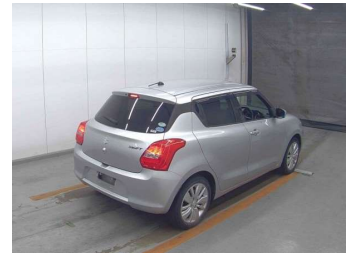

2017 Suzuki Swift XL

Purchase Price **$12,500**

Includes GST
Excludes on-road costs of $595

Finance may be available on this vehicle. Ask one of our friendly staff for more information.

Gain peace of mind with Mechanical Breakdown Insurance. **Ask us how.**

Top features

- » ABS Brakes
- » Air Conditioning
- » Electric Windows
- » Fog Lights
- » Power Steering
- » Spoiler

Body Style
5 door, Hatchback

Odometer
84,586 km

Engine
1200 cc

Fuel Type
Petrol

Transmission
Automatic, 2WD

Wheels
-

VIN
7AT0GK0CX24111283

Interior
Gray

Safety

Based on 2024 UCSR rating for 17-22 models

Reg No.

-

Ext Colour
Silver

History

-

Seats
5 seats

CO2 Emissions
★★★★☆
119 grams/km

Energy Economy
★★★★☆☆

Annual fuel cost of $2,000
5.1L per 100km

Cost per year is an estimate based on petrol price of $2.80 per litre and an average distance of 14000 km. Emissions and Energy Economy figures standardised to 3P WLTP.

Stock ID: 1145487

Jan Japan - East Tamaki | Phone 09 972 1204 | Email sales@janjapan.co.nz
10 Progressive Way, East Tāmaki, Auckland 2016, New Zealand
www.janjapan.co.nz

★★★★☆
4.28 | 312 reviews