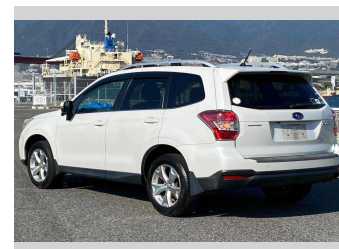

2014 Subaru Forester 2.0I-L EYESIGHT

Purchase Price

POA

Includes GST
Excludes on-road costs of \$595

Finance may be available on this vehicle. Ask one of our friendly staff for more information.

Gain peace of mind with Mechanical Breakdown Insurance. **Ask us how.**

- Top features**
- » ABS Brakes
 - » Air Conditioning
 - » Electric Windows
 - » Fog Lights
 - » Power Steering
 - » Spoiler
 - » Winker Mirror

Body Style
5 door, SUV / 4x4

Odometer
98,916 km

Engine
2000 cc

Fuel Type
Petrol

Transmission
Automatic, 2WD

Wheels
-

VIN
-

Interior
Gray

Safety
-

Reg No.
-

Ext Colour
Pearl White