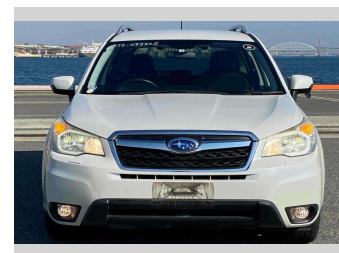

2014 Subaru Forester 2.0I-L EYESIGHT

Purchase Price

POA

Includes GST
Excludes on-road costs of \$595

Finance may be available on this vehicle. Ask one of our friendly staff for more information.

Gain peace of mind with Mechanical Breakdown Insurance. **Ask us how.**

- Top features**
- » ABS Brakes
 - » Air Conditioning
 - » Electric Windows
 - » Fog Lights
 - » Power Steering
 - » Spoiler
 - » Winker Mirror

Body Style
5 door, SUV / 4x4

Odometer
98,916 km

Engine
2000 cc

Fuel Type
Petrol

Transmission
Automatic, 2WD

Wheels
-

VIN
-

Interior
Gray

Safety
-

Reg No.
-

Ext Colour
Pearl White