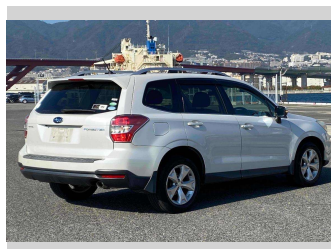

2014 Subaru Forester 2.0I-L EYESIGHT

Purchase Price

POA

Includes GST
Excludes on-road costs of \$595

Finance may be available on this vehicle. Ask one of our friendly staff for more information.

Gain peace of mind with Mechanical Breakdown Insurance. **Ask us how.**

- Top features**
- » ABS Brakes
 - » Air Conditioning
 - » Electric Windows
 - » Fog Lights
 - » Power Steering
 - » Spoiler
 - » Winker Mirror

Body Style
5 door, SUV / 4x4

Odometer
98,916 km

Engine
2000 cc

Fuel Type
Petrol

Transmission
Automatic, 2WD

Wheels
-

VIN
-

Interior
Gray

Safety
-

Reg No.
-

Ext Colour
Pearl White