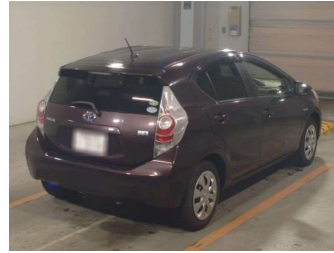

2014 Toyota Aqua S

Purchase Price **\$9,000**

Includes GST
Excludes on-road costs of \$595

Finance may be available on this vehicle. Ask one of our friendly staff for more information.

Gain peace of mind with Mechanical Breakdown Insurance. **Ask us how.**

- Top features**
- » ABS Brakes
 - » Air Conditioning
 - » Electric Windows
 - » Fog Lights
 - » Power Steering
 - » Spoiler
 - » Winker Mirror

Body Style
5 door, Hatchback

Odometer
83,685 km

Engine
1500 cc, Hybrid