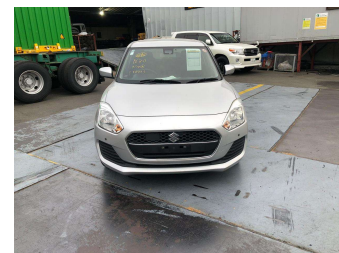

2019 Suzuki Swift XG Limited

Purchase Price **POA**

Includes GST
Excludes on-road costs of \$595

Finance may be available on this vehicle. Ask one of our friendly staff for more information.

Gain peace of mind with Mechanical Breakdown Insurance. **Ask us how.**

- Top features**
- » ABS Brakes
 - » Air Conditioning
 - » Electric Windows
 - » Power Steering

Body Style
5 door, Hatchback

Odometer
89,877 km

Engine
1200 cc

Fuel Type
Petrol

Transmission
Automatic, 2WD

Wheels
-

VIN
-

Interior
Gray

Safety
-

Reg No.
-

Ext Colour
Silver

History
-

Seats
5 seats

CO2 Emissions
-