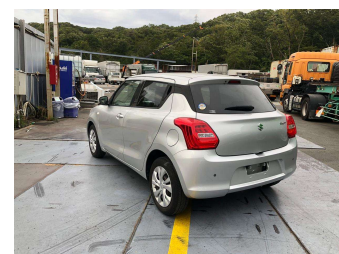

2019 Suzuki Swift XG Limited

Purchase Price **POA**

Includes GST
Excludes on-road costs of \$595

Finance may be available on this vehicle. Ask one of our friendly staff for more information.

Gain peace of mind with Mechanical Breakdown Insurance. **Ask us how.**

- Top features**
- » ABS Brakes
 - » Air Conditioning
 - » Electric Windows
 - » Power Steering

Body Style
5 door, Hatchback

Odometer
89,877 km

Engine
1200 cc

Fuel Type
Petrol

Transmission
Automatic, 2WD

Wheels
-