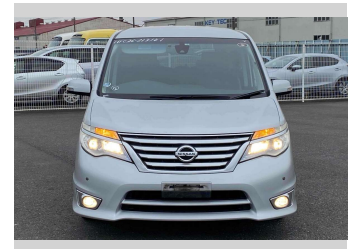

2014 Nissan Serena Highway Star S-Hybrid

Purchase Price **\$10,000**

Includes GST
Excludes on-road costs of \$595

Finance may be available on this vehicle. Ask one of our friendly staff for more information.

Gain peace of mind with Mechanical Breakdown Insurance. **Ask us how.**

Top features

- » ABS Brakes
- » Air Conditioning
- » Electric Windows
- » Fog Lights
- » Power Steering
- » Winker Mirror

Body Style
5 door, Van

Odometer
97,552 km

Engine
2000 cc, Hybrid

Fuel Type
Hybrid

Transmission
Automatic, 2WD

Wheels
-

VIN
7AT0DH3FX24213141

Interior
Gray

Safety

Based on 2024 VSRR rating

Reg No.
-

Ext Colour
Silver

History
-

Seats
8 seats

CO2 Emissions
★★★★☆
165 grams/km

Energy Economy
★★☆☆☆
Annual fuel cost of \$2,780
7.1L per 100km

Cost per year is an estimate based on petrol price of \$2.80 per litre and an average distance of 14000 km. Emissions and Energy Economy figures standardised to 3P WLTP.