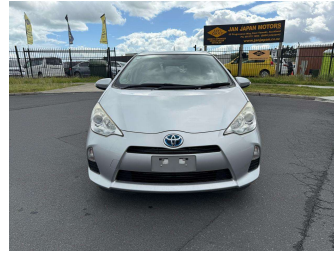

2014 Toyota Aqua S

Purchase Price **\$8,300**

Includes GST
Excludes on-road costs of \$595

Finance may be available on this vehicle. Ask one of our friendly staff for more information.

Gain peace of mind with Mechanical Breakdown Insurance. **Ask us how.**

Top features

- » ABS Brakes
- » Air Conditioning
- » Electric Windows
- » Power Steering

Body Style
5 door, Hatchback

Odometer
103,083 km

Engine
1500 cc, Hybrid

Fuel Type
Hybrid

Transmission
Automatic, 2WD

Wheels
-

VIN
7AT0H65YX24365787

Interior
Gray

Safety

Based on 2024 UCSR rating for 12-20 models

Reg No.

-

Ext Colour
Silver

History