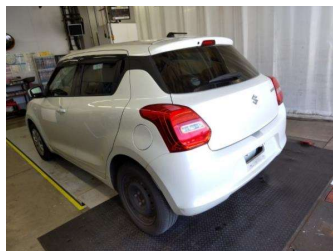

2019 Suzuki Swift

Purchase Price

Includes GST
Excludes on-road costs of \$595

POA

Finance may be available on this vehicle. Ask one of our friendly staff for more information.

Gain peace of mind with Mechanical Breakdown Insurance. **Ask us how.**

Top features

- » ABS Brakes
- » Air Conditioning
- » Electric Windows
- » Power Steering

Body Style

5 door, Hatchback

Odometer

74,495 km

Engine

1200 cc

Fuel Type

Petrol

Transmission

Automatic, 2WD

Wheels

-

VIN

-