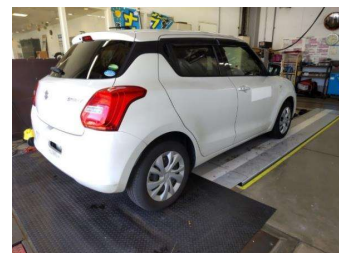

2019 Suzuki Swift

Purchase Price

Includes GST
Excludes on-road costs of \$595

POA

Finance may be available on this vehicle. Ask one of our friendly staff for more information.

Gain peace of mind with Mechanical Breakdown Insurance. **Ask us how.**

Top features

- » ABS Brakes
- » Air Conditioning
- » Electric Windows
- » Power Steering

Body Style

5 door, Hatchback

Odometer

74,495 km

Engine

1200 cc