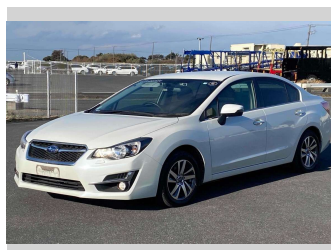

2016 Subaru Impreza G4 2.0I EyeSight Proud Edition

Purchase Price **POA**

Includes GST
Excludes on-road costs of \$595

Finance may be available on this vehicle. Ask one of our friendly staff for more information.

Body Style
4 door, Sedan

Odometer
57,686 km

Engine
2000 cc

Fuel Type
Petrol

Transmission
Automatic, 4WD

Wheels
-

VIN
-

Interior
Gray