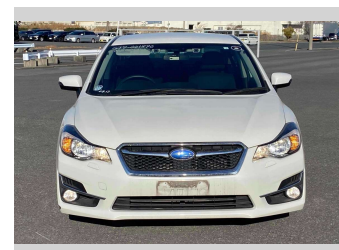

2016 Subaru Impreza G4 2.0I EyeSight Proud Edition

Purchase Price **POA**

Includes GST
Excludes on-road costs of \$595

Finance may be available on this vehicle. Ask one of our friendly staff for more information.

Body Style
4 door, Sedan

Odometer
57,686 km

Engine
2000 cc

Fuel Type
Petrol

Transmission
Automatic, 4WD

Wheels
-

VIN
-

Interior
Gray