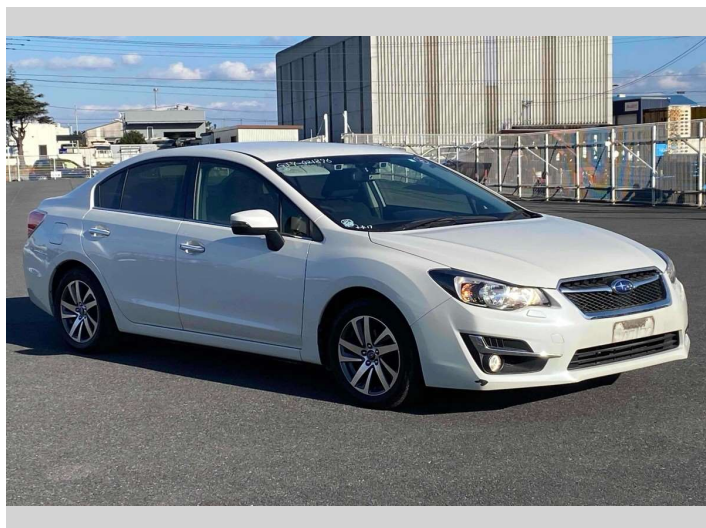

2016 Subaru Impreza G4 2.0I EyeSight Proud Edition

Purchase Price **POA**

Includes GST
Excludes on-road costs of \$595

Finance may be available on this vehicle. Ask one of our friendly staff for more information.

Body Style
4 door, Sedan

Odometer
57,686 km

Engine
2000 cc

Fuel Type
Petrol

Transmission
Automatic, 4WD

Wheels
-

VIN
-

Interior
Gray