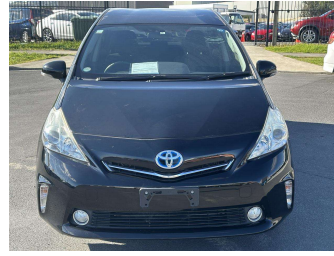

2014 Toyota Prius Alpha

Purchase Price

\$13,990

Includes GST
Excludes on-road costs of \$595

Finance may be available on this vehicle. Ask one of our friendly staff for more information.

Gain peace of mind with Mechanical Breakdown Insurance. **Ask us how.**

Body Style

5 door, Station Wagon

Odometer

90,003 km

Engine

1800 cc, Hybrid

Fuel Type

Hybrid

Transmission

Automatic, 2WD

Wheels

Factory Alloys

VIN

7AT0H637X24017662

Interior

Gray