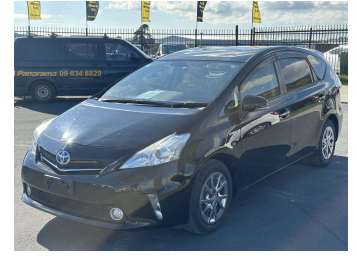

2014 Toyota Prius Alpha

Purchase Price

\$13,990

Includes GST
Excludes on-road costs of \$595

Finance may be available on this vehicle. Ask one of our friendly staff for more information.

Gain peace of mind with Mechanical Breakdown Insurance. **Ask us how.**

Body Style

5 door, Station Wagon

Odometer

90,003 km

Engine

1800 cc, Hybrid

Fuel Type

Hybrid

Transmission

Automatic, 2WD

Wheels

Factory Alloys

VIN

7AT0H637X24017662

Interior

Gray