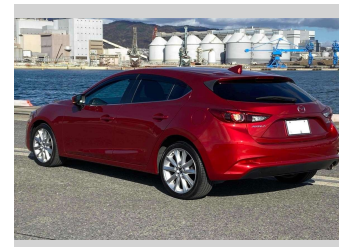

2016 Mazda Axela SPORT 15S PROACTIVE

Purchase Price **POA**

Includes GST
Excludes on-road costs of \$595

Finance may be available on this vehicle. Ask one of our friendly staff for more information.

Gain peace of mind with Mechanical Breakdown Insurance. **Ask us how.**

- Top features**
- » ABS Brakes
 - » Air Conditioning
 - » Electric Windows
 - » Power Steering
 - » Spoiler

Body Style
5 door, Hatchback

Odometer
105,844 km

Engine
1500 cc

Fuel Type
Petrol

Transmission
Automatic, 2WD

Wheels
-

VIN
-

Interior
Gray

Safety
-

Reg No.
-

Ext Colour
Red

History
-

Seats
5 seats