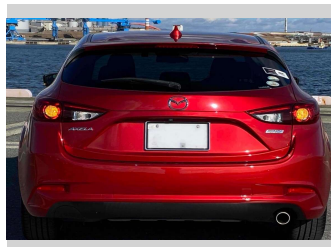

2016 Mazda Axela SPORT 15S PROACTIVE

Purchase Price **POA**

Includes GST
Excludes on-road costs of \$595

Finance may be available on this vehicle. Ask one of our friendly staff for more information.

Gain peace of mind with Mechanical Breakdown Insurance. **Ask us how.**

- Top features**
- » ABS Brakes
 - » Air Conditioning
 - » Electric Windows
 - » Power Steering
 - » Spoiler

Body Style
5 door, Hatchback

Odometer
105,844 km

Engine
1500 cc

Fuel Type
Petrol

Transmission
Automatic, 2WD

Wheels
-

VIN
-

Interior
Gray

Safety
-

Reg No.
-

Ext Colour
Red

History
-

Seats
5 seats